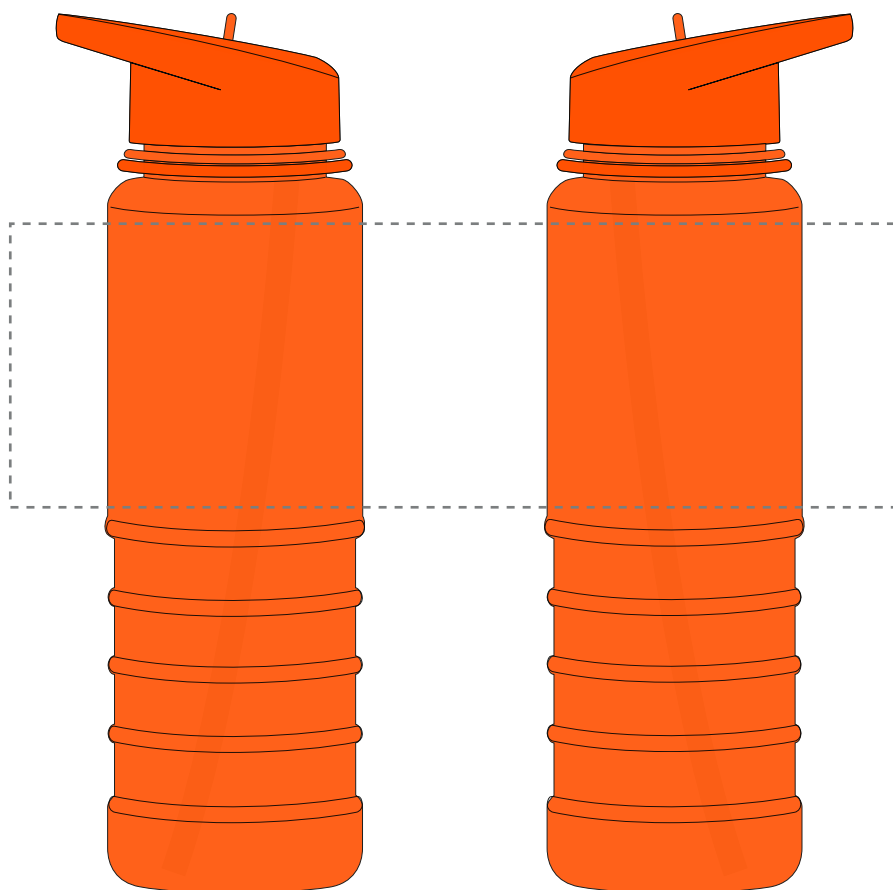

Your Ref:

Quantity:

Product Code: MG9706

Our Ref:

Version: 1

Product Colour: AMBER

PRINTING CONCERNS:

We stock this item in the following colours

**PANTONE REFERENCE(S)**

Full colour printing

ARTWORK SCALE 50%

LOGOS WILL BE DIRECTLY OPPOSITE
LOGOS WILL NOT BE DIRECTLY OPPOSITE

Product Image for visualisation
- colours may vary

The dashed line is to demonstrate print area and will not appear on your printed item